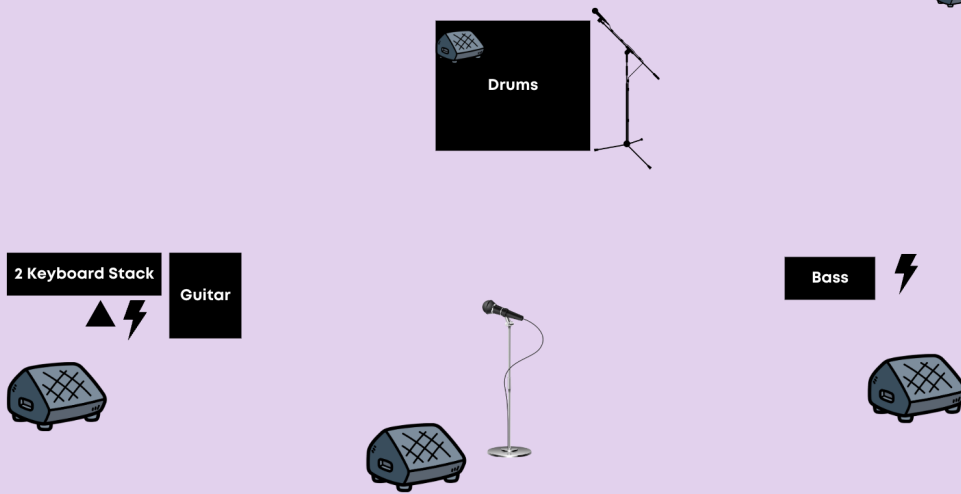

SOUL CANDY STANDARD TECH RIDER/STAGE PLOT 2023

Name	Instrument	Amp	DI Box	Microphone	Other
Farah	Lead Vocal			vocal mic (wireless mic preferred or sm58)	straight mic stand
Gilbert	Keys/Guitar	Guitar Amp	needed for keys		will have a double or triple keyboard stack
Andrew	Bass	Bass Amp			
Lawrence	Drums & BG Vocal			Standard drum mic setup, for smaller spaces just kick or just kick & snare is ok. sm58 or comparable for vocal mic.	boom mic stand

Farah- Lead Vocal: Front Center
Andrew- Bass: Stage Left
Gilbert- Keys/Guitar: Stage Right
Lawrence- Drums & BG Vocal: Rear Center

stage plot

Contact: Farah Bijou, 678-882-4239, info@soulcandyband.com